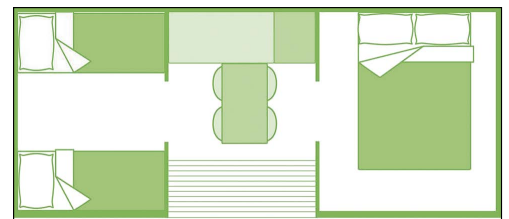

CocoSweet® surface area: 16m²