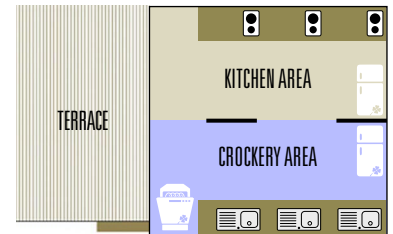

Kitchen lodge