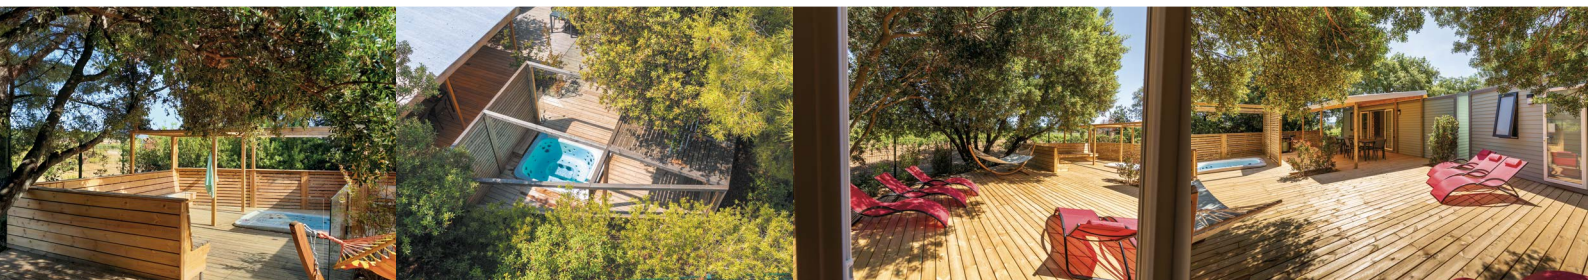

300M²
PRIVATE
PLOT

5 BEDROOMS
2 BATHROOMS
2 TOILETS