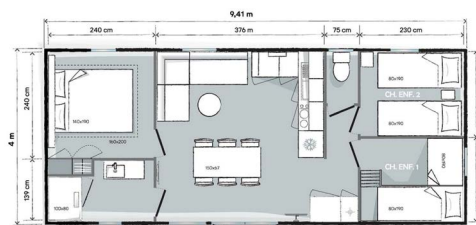

Mobile home average sizes: 35.30m² and 29.9m²
The floor plan may differ according to the model, please refer to our website.