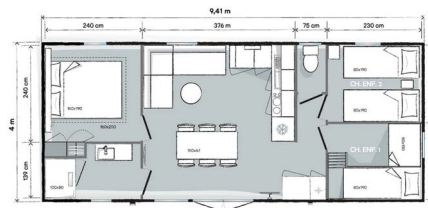

Mobile home average sizes: 35.30m² and 29.9m²
The floor plan may differ according to the model, please refer to our website.